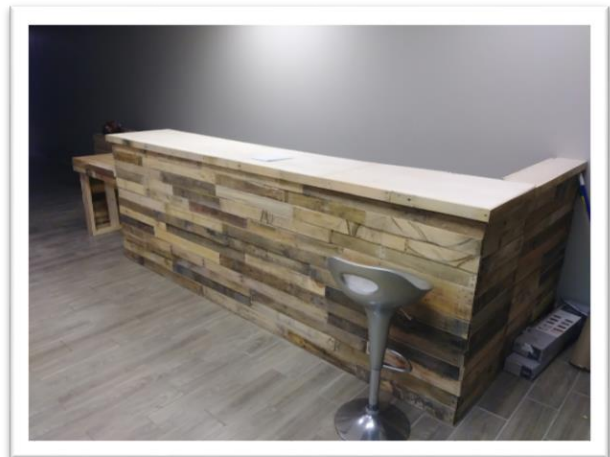

Sketch bars and options
3/4" Birch plywood top
Triple thick polyurethane coated top

Reclaimed Pallet Bars (Standard Residential Bars)
All Bars Include elbow topper.

5ft Big Horn Ranch Barn \$850.00

6ft \$950.00 The Texan

8ft \$1,250.00 (The Saloon)

6ft with 4ft return \$999.00 (Big Cactus)

5ft back bar with sink \$850.00 (Includes Door and Opposing Shelves)

Top View

Front View From Bar Tender Side

LED lighting package with remote
\$165.00